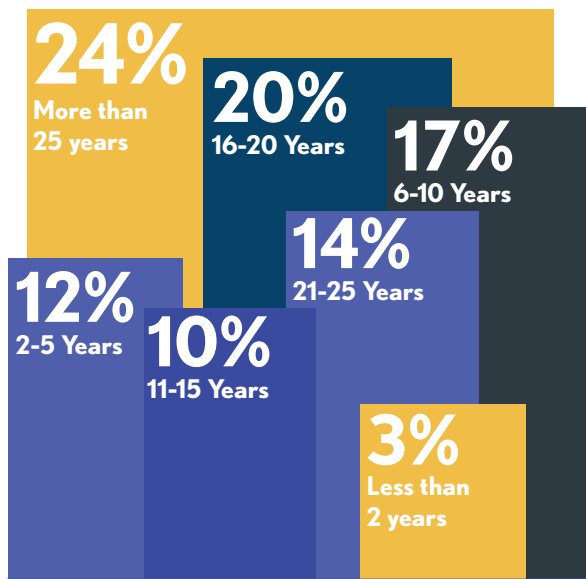

## About CREW Northern Colorado

As part of CREW Network, the industry's premier networking coalition, CREW Northern Colorado is dedicated to transforming the commercial real estate industry by advancing women globally. Since 2006 CREW Northern Colorado has connected commercial real estate professionals in Larimer and Weld County with monthly networking events and powerful presentations. The chapter originally started with 10 members and today has over 70 members in various disciplines. CREW Northern Colorado may be a young chapter, but we are rapidly growing and building relationships along the Front Range. Reach out to a CREW member today and discover the business networking and deal making strengths our organization provides!

## Our Membership

YEARS OF EXPERIENCE