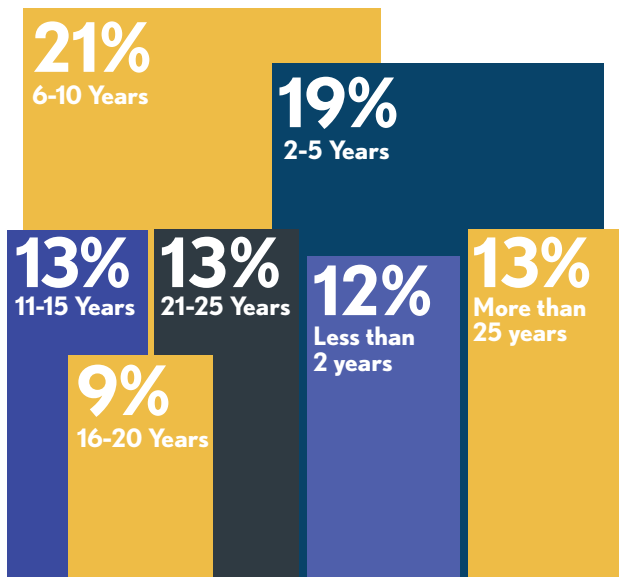

Our Membership

YEARS OF EXPERIENCE